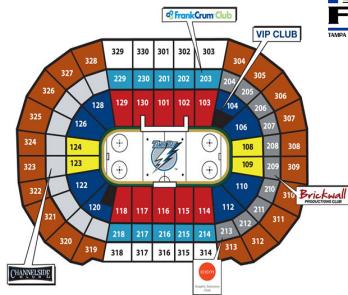

APRIL

SUN	MON	TUES	WED	THURS	FRI	SAT
					1	2 MIN 2:00
3 CHI 7:00	4	5 BUF 7:00	6	7	8 FLA 7:30	9 CAR 7:00
10	11	12	13	14	15	16
17	18	19	20	21	22	23
24	25	26	27	28	29	30

ST. PETE TIMES
FORUM
TAMPA BAY'S SPORTS AND ENTERTAINMENT CENTER

PRICES

- Terrace (W)**
-\$1,199.00
- Club**
-\$1,799.00
- Plaza (R)**
-\$3,099.00
- Plaza (B)**
-\$2,199.00
- Plaza (Y)**
-\$1,799.00
- Terrace (O)**
-\$599.00
- VIP (A)**
-\$9,999.00
- VIP (B)**
-\$5,999.00

- Terrace
- Plaza
- Plaza
- VIP (A)
- Club
- Plaza
- Terrace End
- VIP (B)

ROSTER

FORWARDS

#	NAME
10	Sean Bergenheim
9	Steven Downie
12	Simon Gagne
18	Adam Hall
4	Vincent Lecavalier
6	Ryan Malone
19	Dominic Moore
16	Teddy Purcell
21	Mattias Ritola
26	Martin St Louis
91	Steven Stamkos
44	Nate Thompson
42	Dana Tyrell