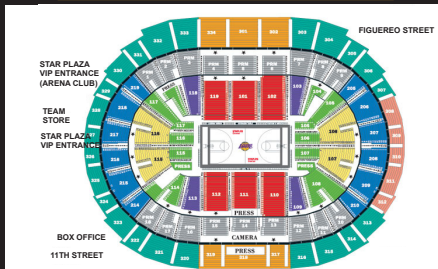

Athletic Trainer

Gary Vitti (College - Southern Connecticut State, Utah)

TICKET INFORMATION

2010-2011 Ticket Prices

	Value Game 1	Select Game 2	Premium Game 4	Marquee Game 3
	\$10	\$15	\$50	\$150
	\$37	\$37	\$80	\$150
	\$50	\$50	\$95	\$190
	\$95	\$95	\$180	\$360
	\$115	\$120	\$230	\$450
	\$152	\$160	\$295	\$600
	\$152	\$160	\$295	\$600
	\$215	\$225	\$350	\$700
	\$255	\$270	\$450	\$900