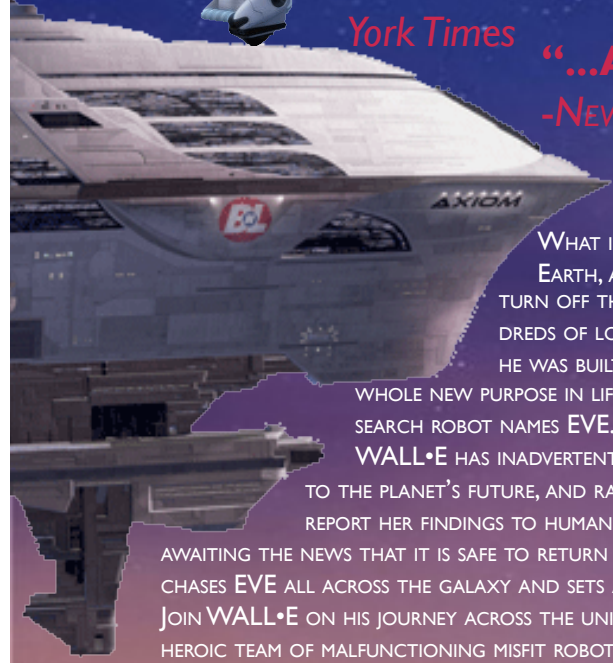

"...ENGAGING AND VISUALLY STUNNING..." -USA Today

"...BREAKS NEW GROUND..." -New York Times

"...A MASTERPIECE..." -NEW YORK POST

FROM THE CREATORS OF FINDING NEMO AND TOY STORY

WALL•E

AFTER 700 YEARS OF DOING WHAT HE WAS BUILT FOR - HE'LL DISCOVER WHAT HE'S MEANT FOR.

WHAT IF MANKIND HAD TO LEAVE EARTH, AND SOMEONE FORGOT TO TURN OFF THE LAST ROBOT? AFTER HUNDREDS OF LONELY YEARS OF DOING WHAT HE WAS BUILT FOR, WALL•E DISCOVERS A WHOLE NEW PURPOSE IN LIFE WHEN HE MEETS A SLEEK SEARCH ROBOT NAMES EVE. EVE COME TO REALIZE THAT WALL•E HAS INADVERTENTLY STUMBLED UPON THE KEY TO THE PLANET'S FUTURE, AND RACES BACK TO SPACE TO REPORT HER FINDINGS TO HUMANS, WHO HAVE BEEN LONG AWAITING THE NEWS THAT IT IS SAFE TO RETURN HOME. MEANWHILE WALL•E CHASES EVE ALL ACROSS THE GALAXY AND SETS AN ADVENTURE INTO MOTION. JOIN WALL•E ON HIS JOURNEY ACROSS THE UNIVERSE WITH HIS CREW OF HEROIC TEAM OF MALFUNCTIONING MISFIT ROBOTS.